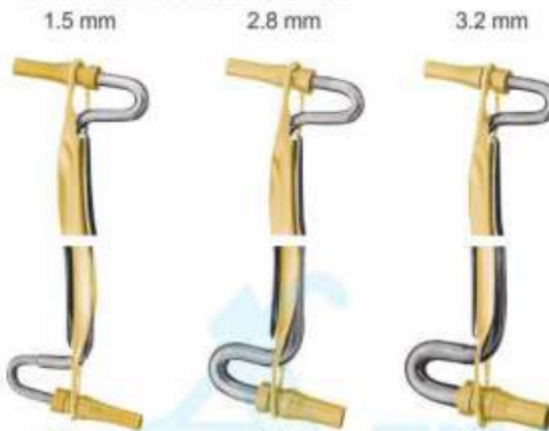

DE-1591
Single-End

TIP SIZES FOR DISTAL OR SINGLE-END

DE-1592
Mini/
Single-End

DE-1593
Regular
Single-End

DE-1594
Large
Single-End

DE-1595
Mini
Distal

DE-1596
Regular
Distal

TIP SIZES FOR DOUBLE-END

2.0 mm
DE-1597
Mini/
Regular

2.0 mm
DE-1598
Large/
Regular

2.0 mm
DE-1599
Jumbo/
Regular

DE-1600
Amalgam
Well

TIP SIZES FOR DOUBLE-END

DE-1601 - 1.5mm-2.0mm
DE-1602 - 2.0mm-2.8mm
DE-1603 - 2.0mm-3.2mm

DE-1604 - 1.0mm-2mm
DE-1605 - 2.0mm-3mm
DE-1606 - 2.0mm-4mm