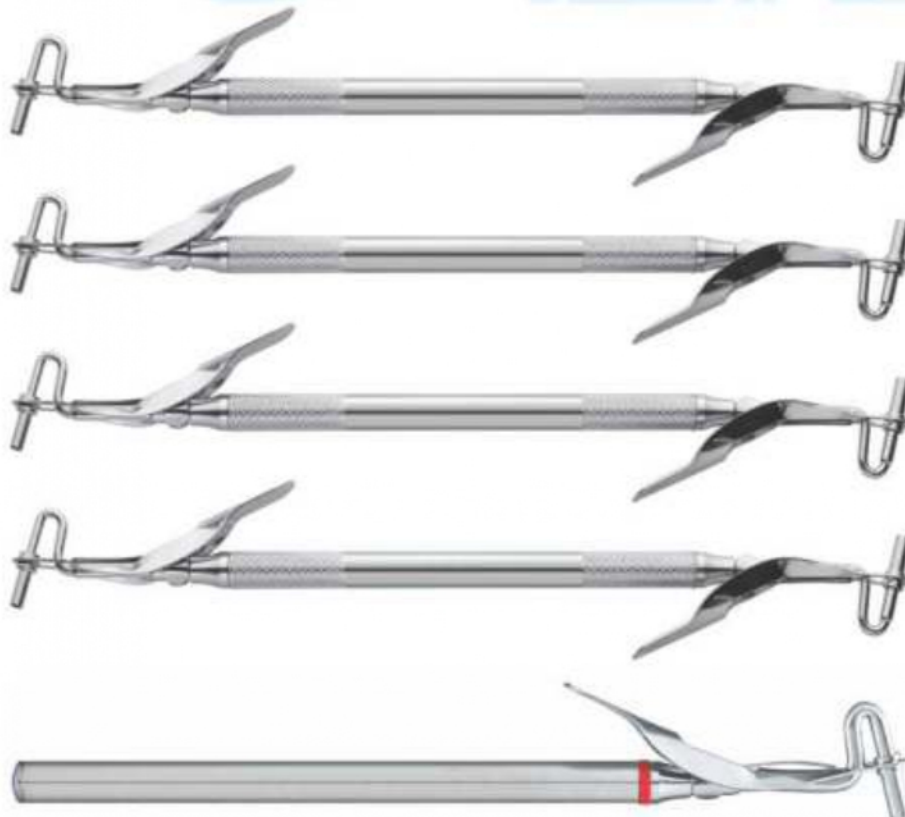

DE-1591
Single-End

TIP SIZES FOR DISTAL OR SINGLE-END

DE-1592
Mini/
Single-End

DE-1593
Regular
Single-End

DE-1594
Large
Single-End

DE-1595
Mini
Distal

DE-1596
Regular
Distal

TIP SIZES FOR DOUBLE-END

2.0 mm
DE-1597
Mini/
Regular

2.0 mm
DE-1598
Large/
Regular

2.0 mm
DE-1599
Jumbo/
Regular

DE-1600
Amalgam
Well

TIP SIZES FOR DOUBLE-END

DE-1601 - 1.5mm-2.0mm
DE-1602 - 2.0mm-2.8mm
DE-1603 - 2.0mm-3.2mm

DE-1604 - 1.0mm-2mm
DE-1605 - 2.0mm-3mm
DE-1606 - 2.0mm-4mm

DE-1607 - 1.5mm-2.0mm
DE-1608 - 2.0mm-2.8mm
DE-1609 - 2.0mm-3.2mm

DE-1610 - 1.0mm-2mm
DE-1611 - 2.0mm-3mm
DE-1612 - 2.0mm-4mm

DE-1613 - 1.5mm-2.0mm
DE-1614 - 2.0mm-2.8mm
DE-1615 - 2.0mm-3.2mm

DE-1616 - 1.0mm-2mm
DE-1617 - 2.0mm-3mm
DE-1618 - 2.0mm-4mm