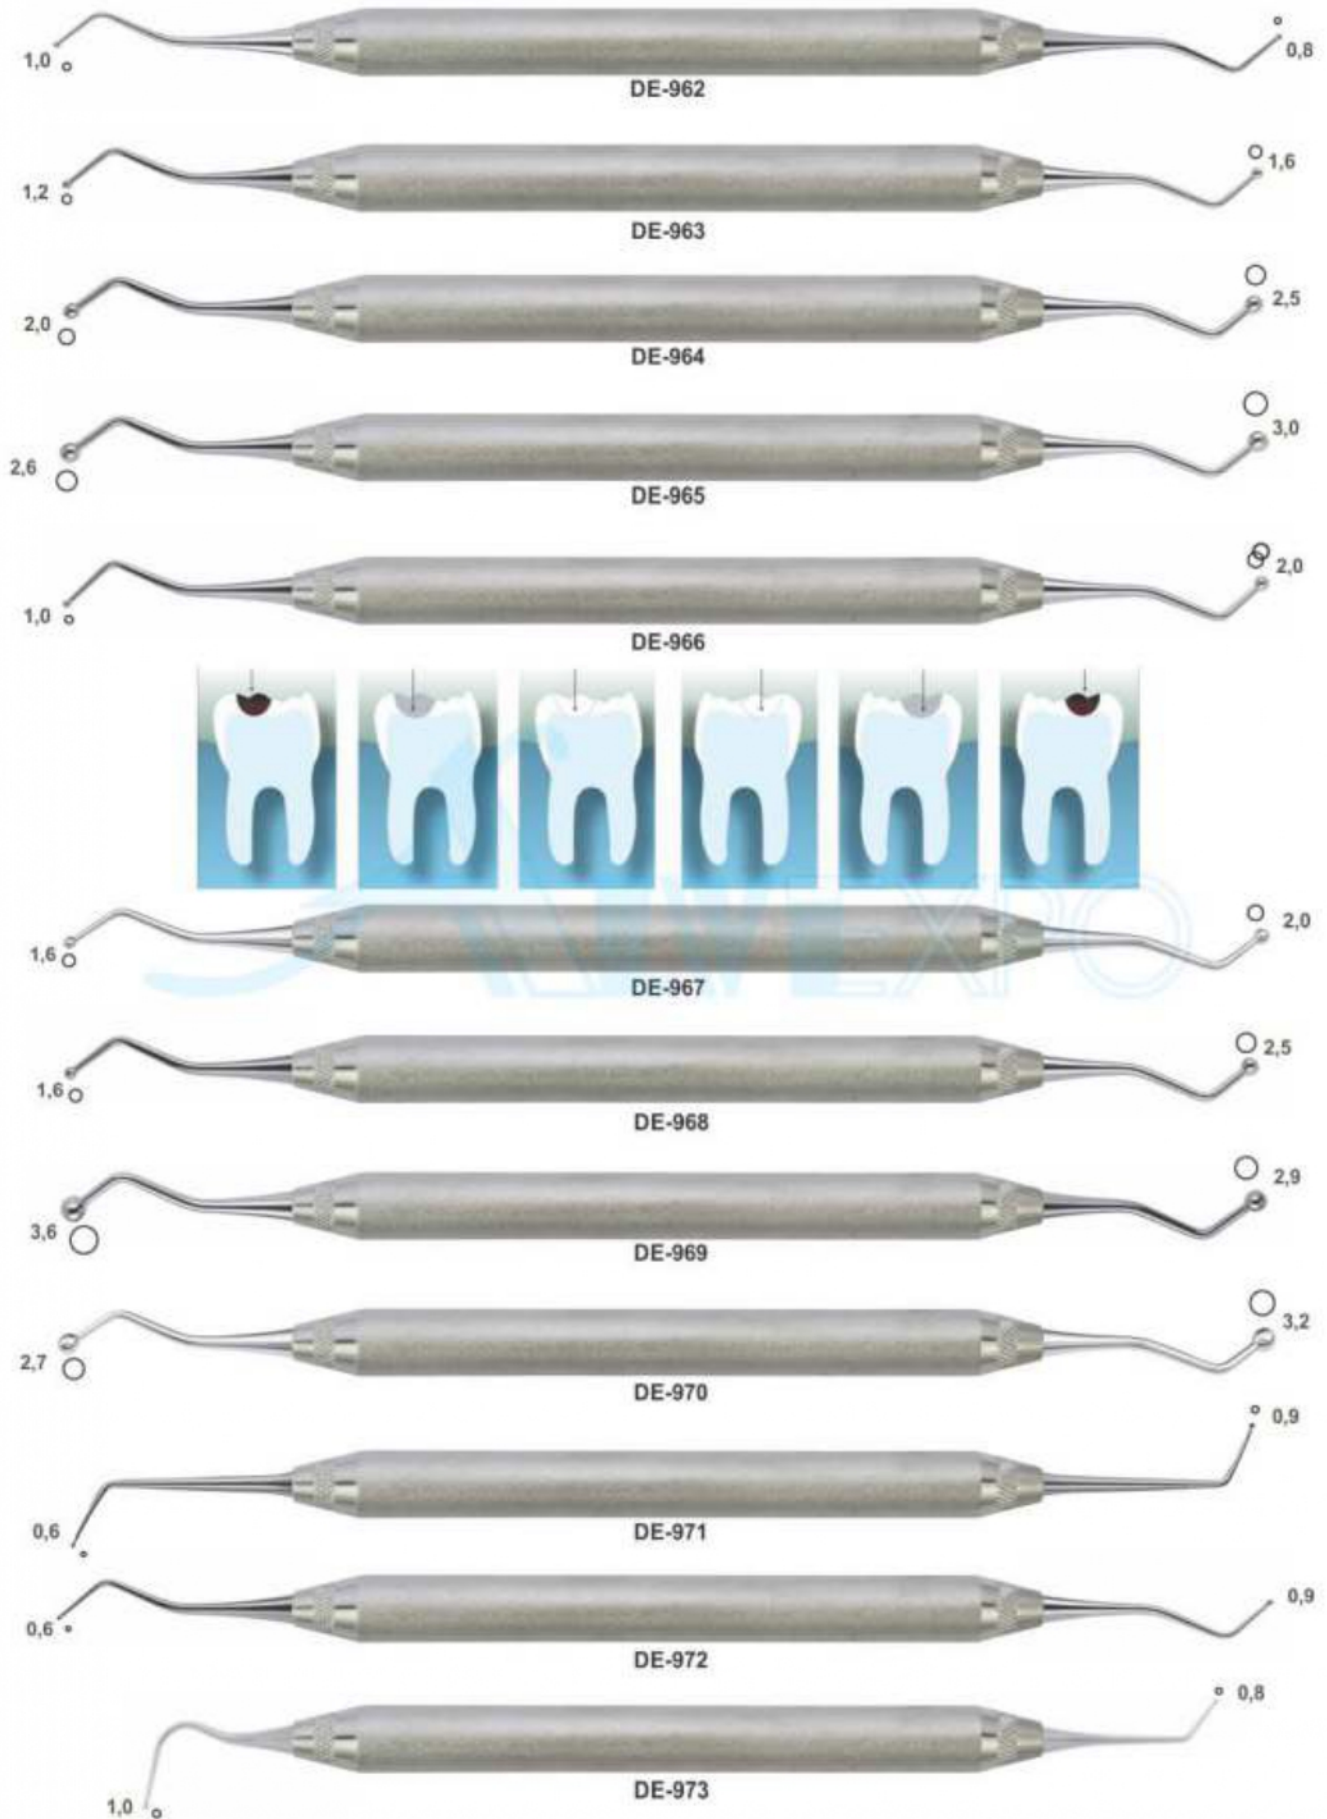

## Spatulas

## Spatulas-Pluggers

Water drop Our excavators have particularly sharp blades, free of burrs and perfectly rounded.

DE-1005  
WILLIAMS

DE-1006  
WILLIAMS

DE-1007  
WILLIAMS

DE-1008

DE-1009

DE-1010