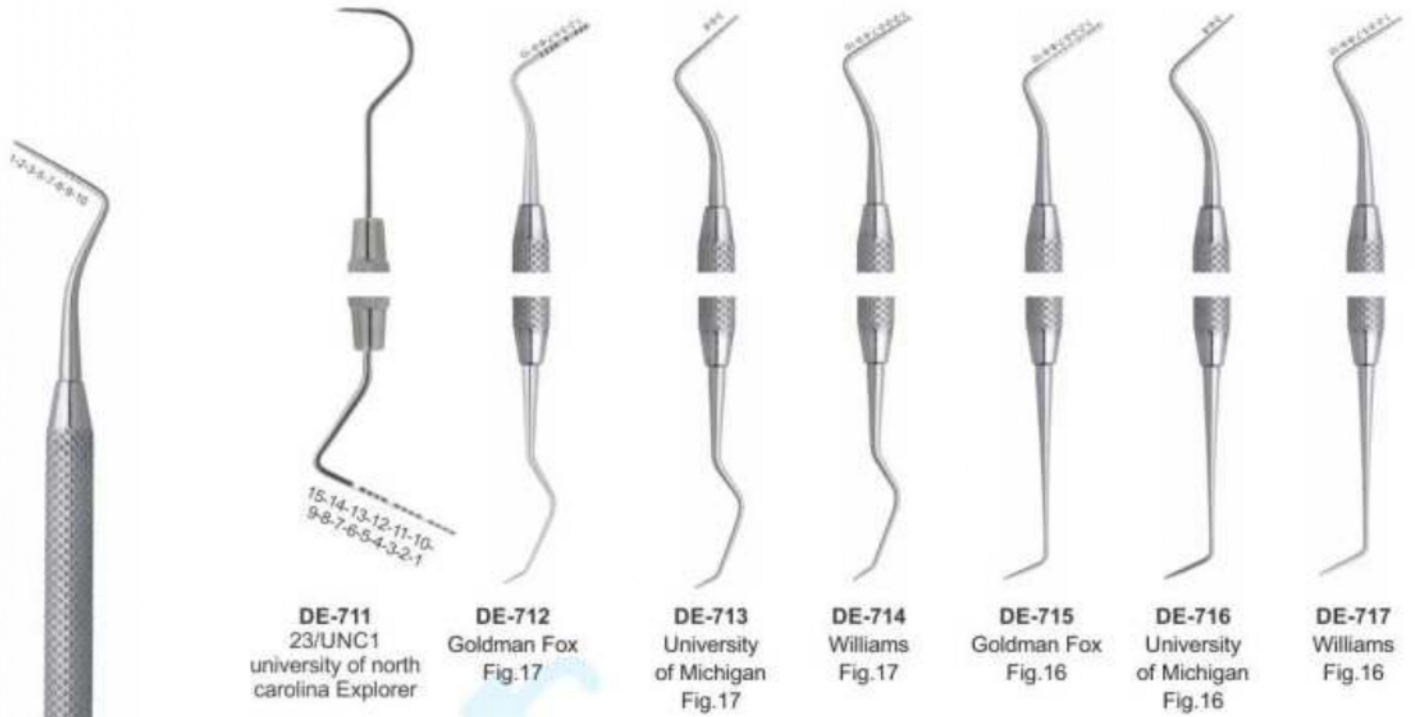

EXPLORERS

- Зонды
- Зонди
- Sondes
- Sondas
- Zahnsonden
- المستكشفين

Probes Double Ended 6mm, length 170mm