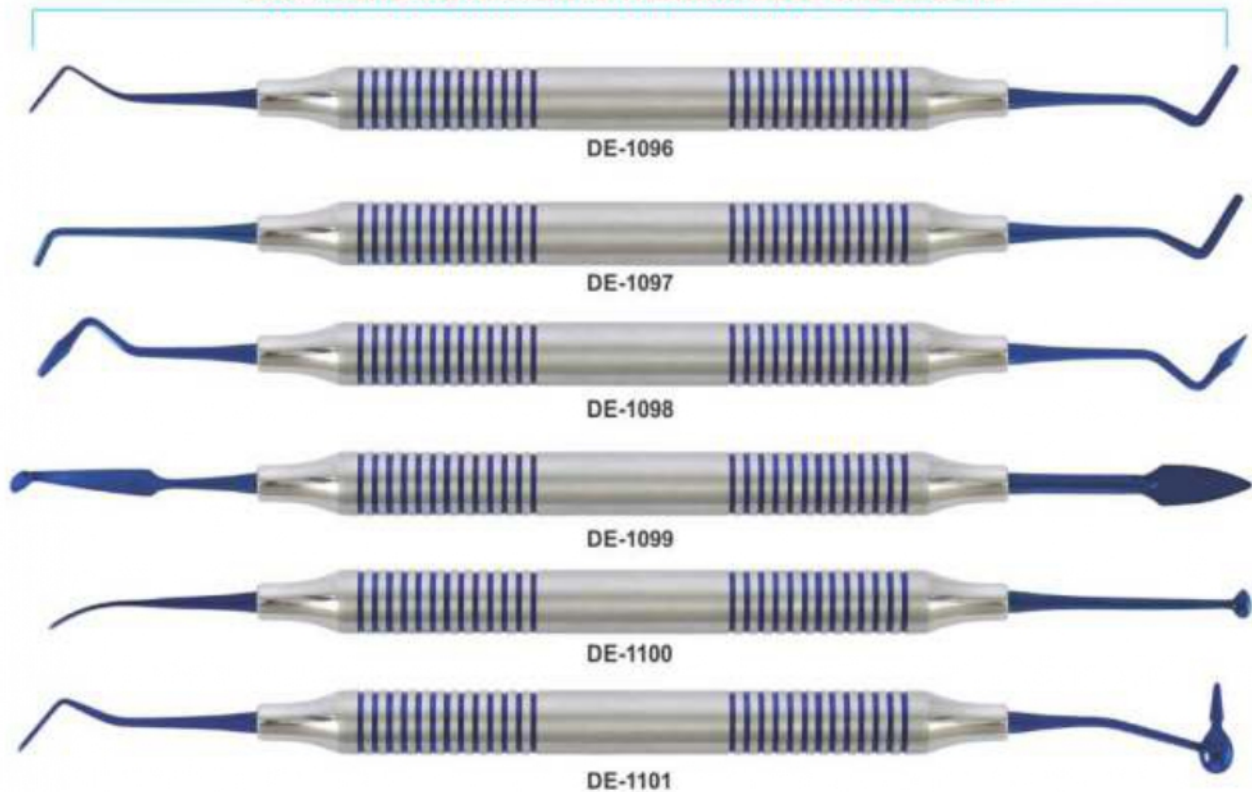

COMPOSITE INSTRUMENTS TITANIUM BLUE ENDODONTIC