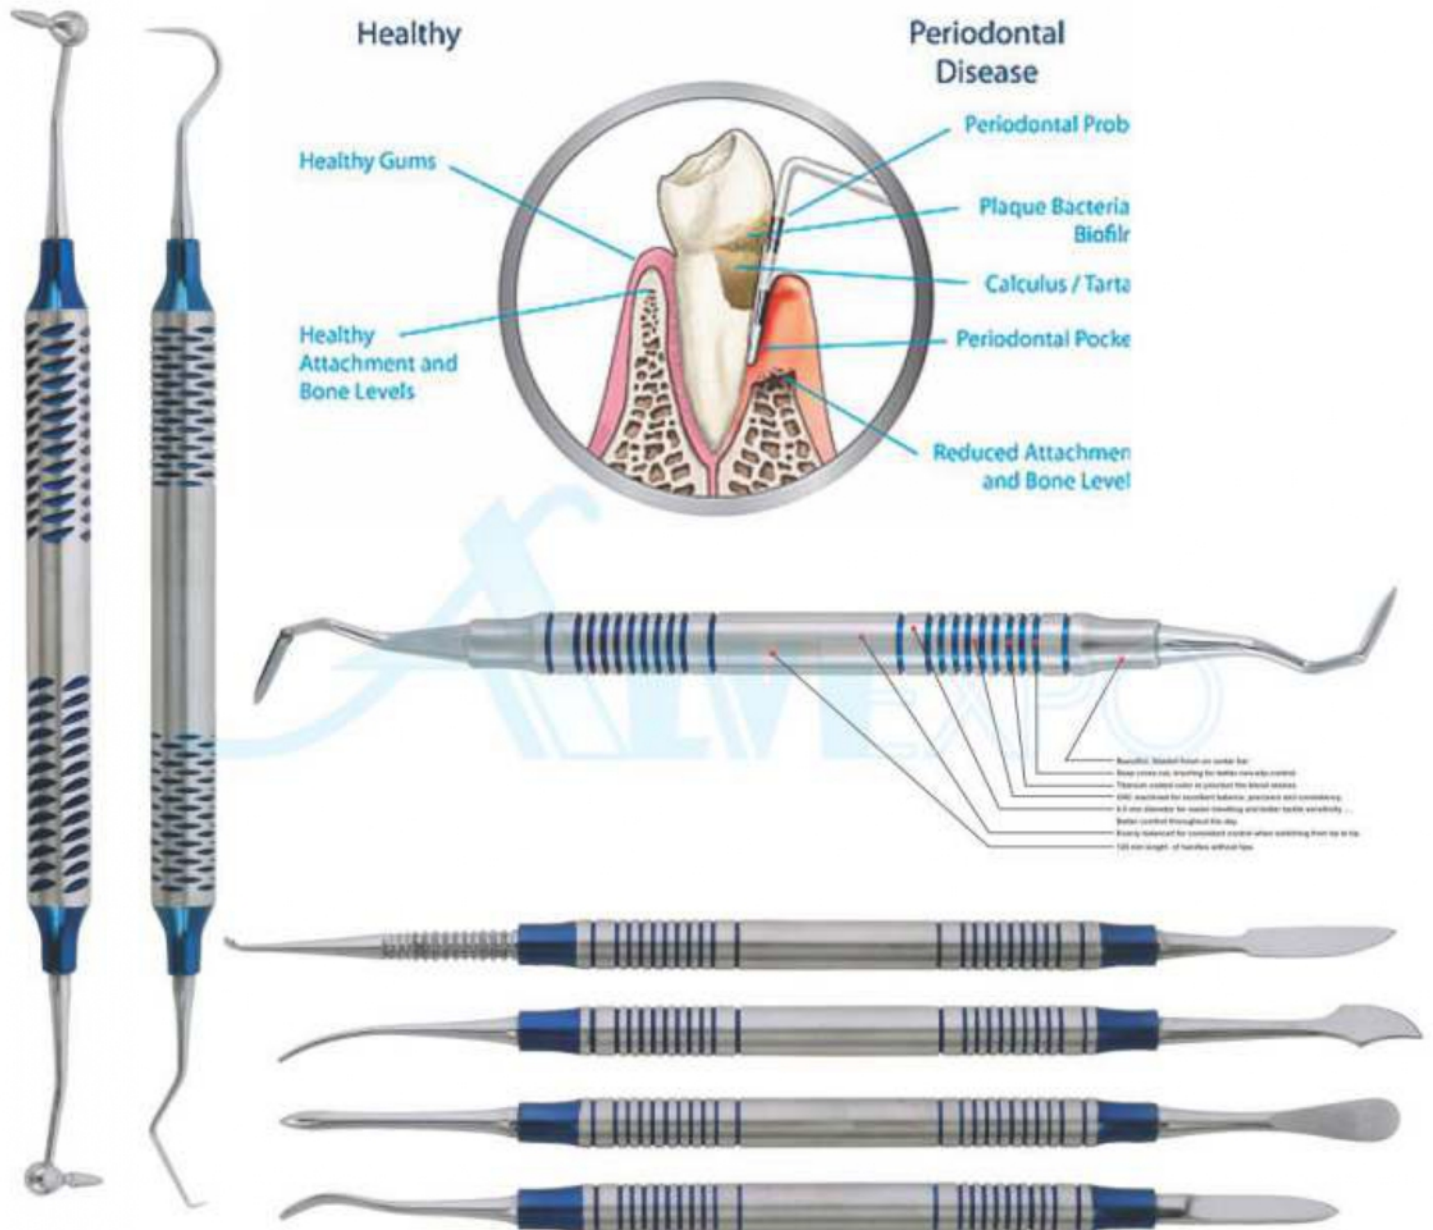

## Our Scalers

Compare our scalers and curettes with the best in the industry and you will immediately recognize we are equal in every way but one... price. Note the deep precision knurling for better tactile feel. The same high-grade stainless steel tips, the same light weight (under 18 grams) for less hand fatigue, the same professional craftsmanship, and surpassing the highest industry standards. of course, any manufacturer can make these claims, but we guarantee and certify ours.

- High-polish mirror finish tips.
- Manufactured within the guidelines of the FDA quality assurance system for good manufacturing practices.
- Highest grade German stainless steel, razor sharp, durable tips. Rockwell hardened to 60 RHc.
- 27 of the most popular designs from graceys to McCalls to columbias, and many european patterns.
- All instruments are guaranteed against defects in material and workmanship.