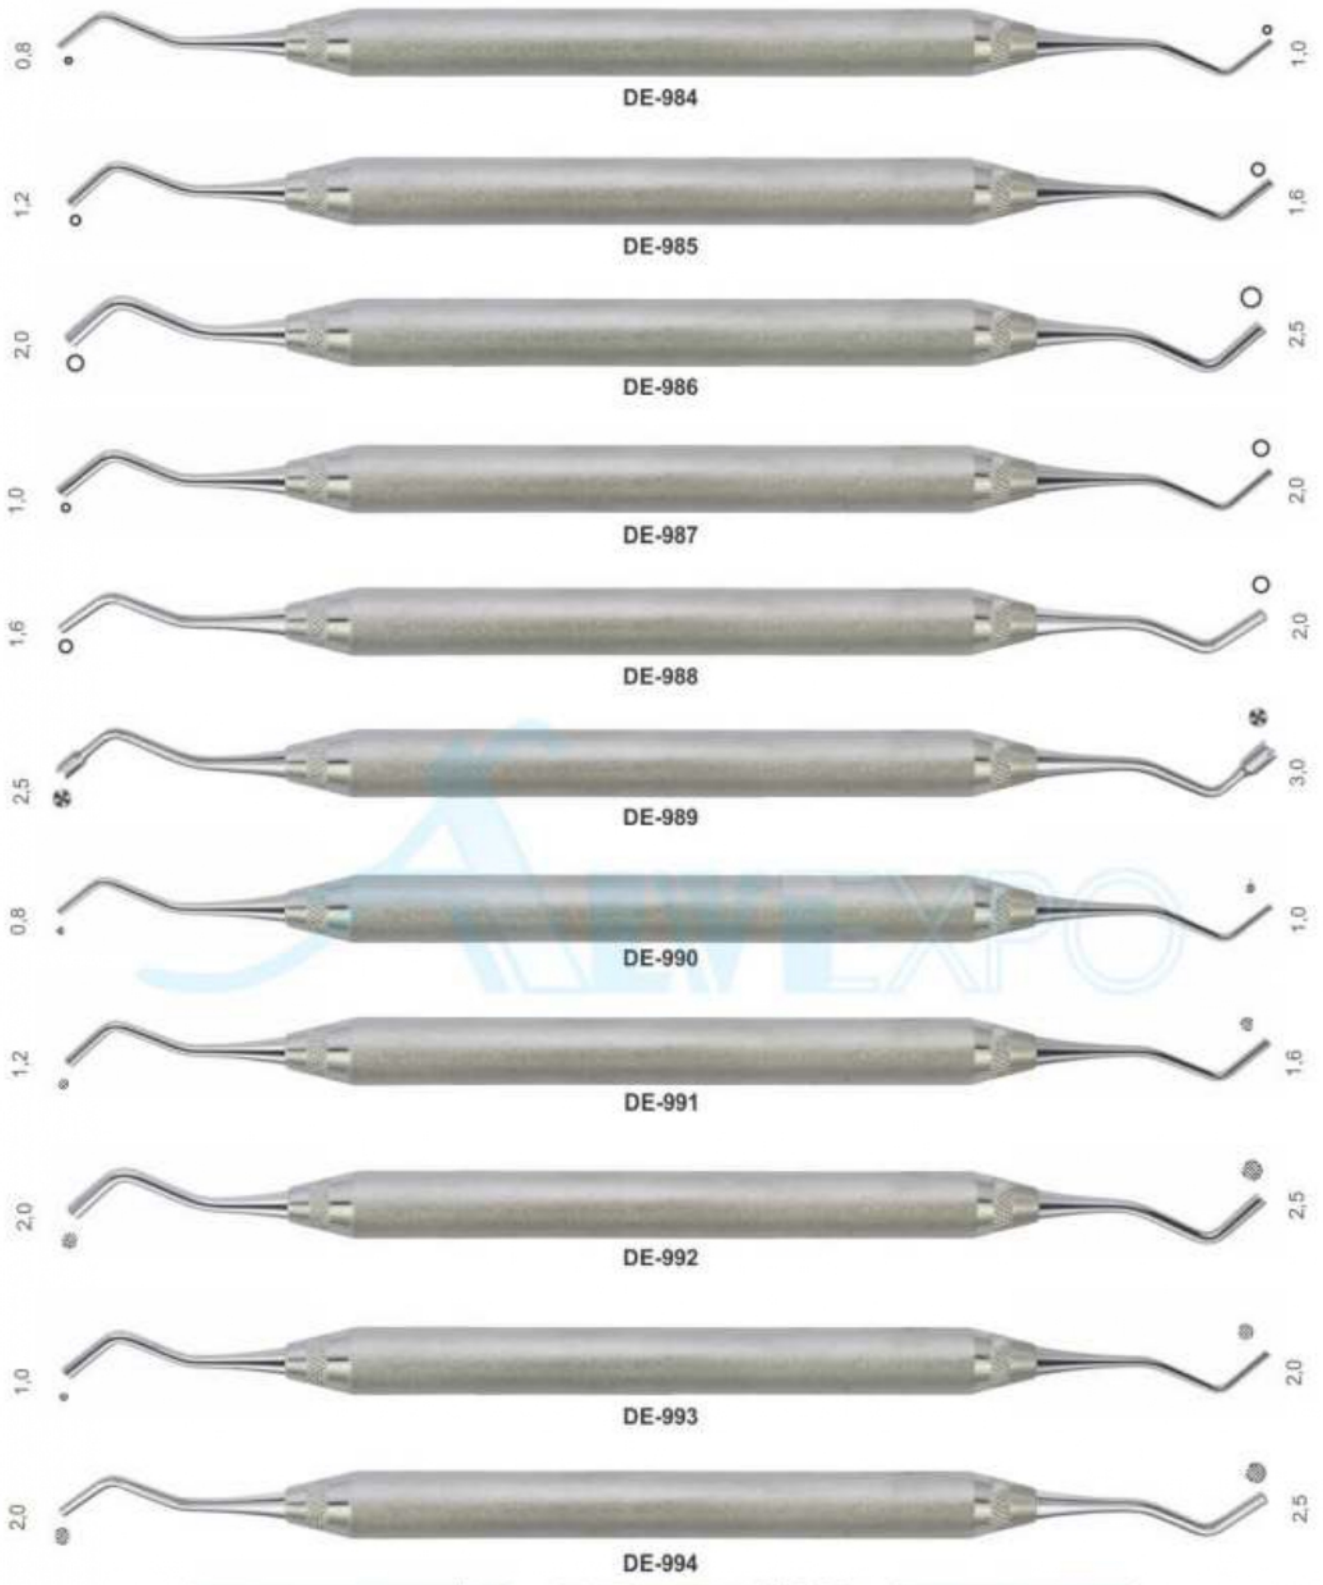

## Spatulas

## Spatulas-Pluggers

Water drop Our excavators have particularly sharp blades, free of burrs and perfectly rounded.

DE-1005  
WILLIAMS

DE-1006  
WILLIAMS

DE-1007  
WILLIAMS

DE-1008

DE-1009

DE-1010