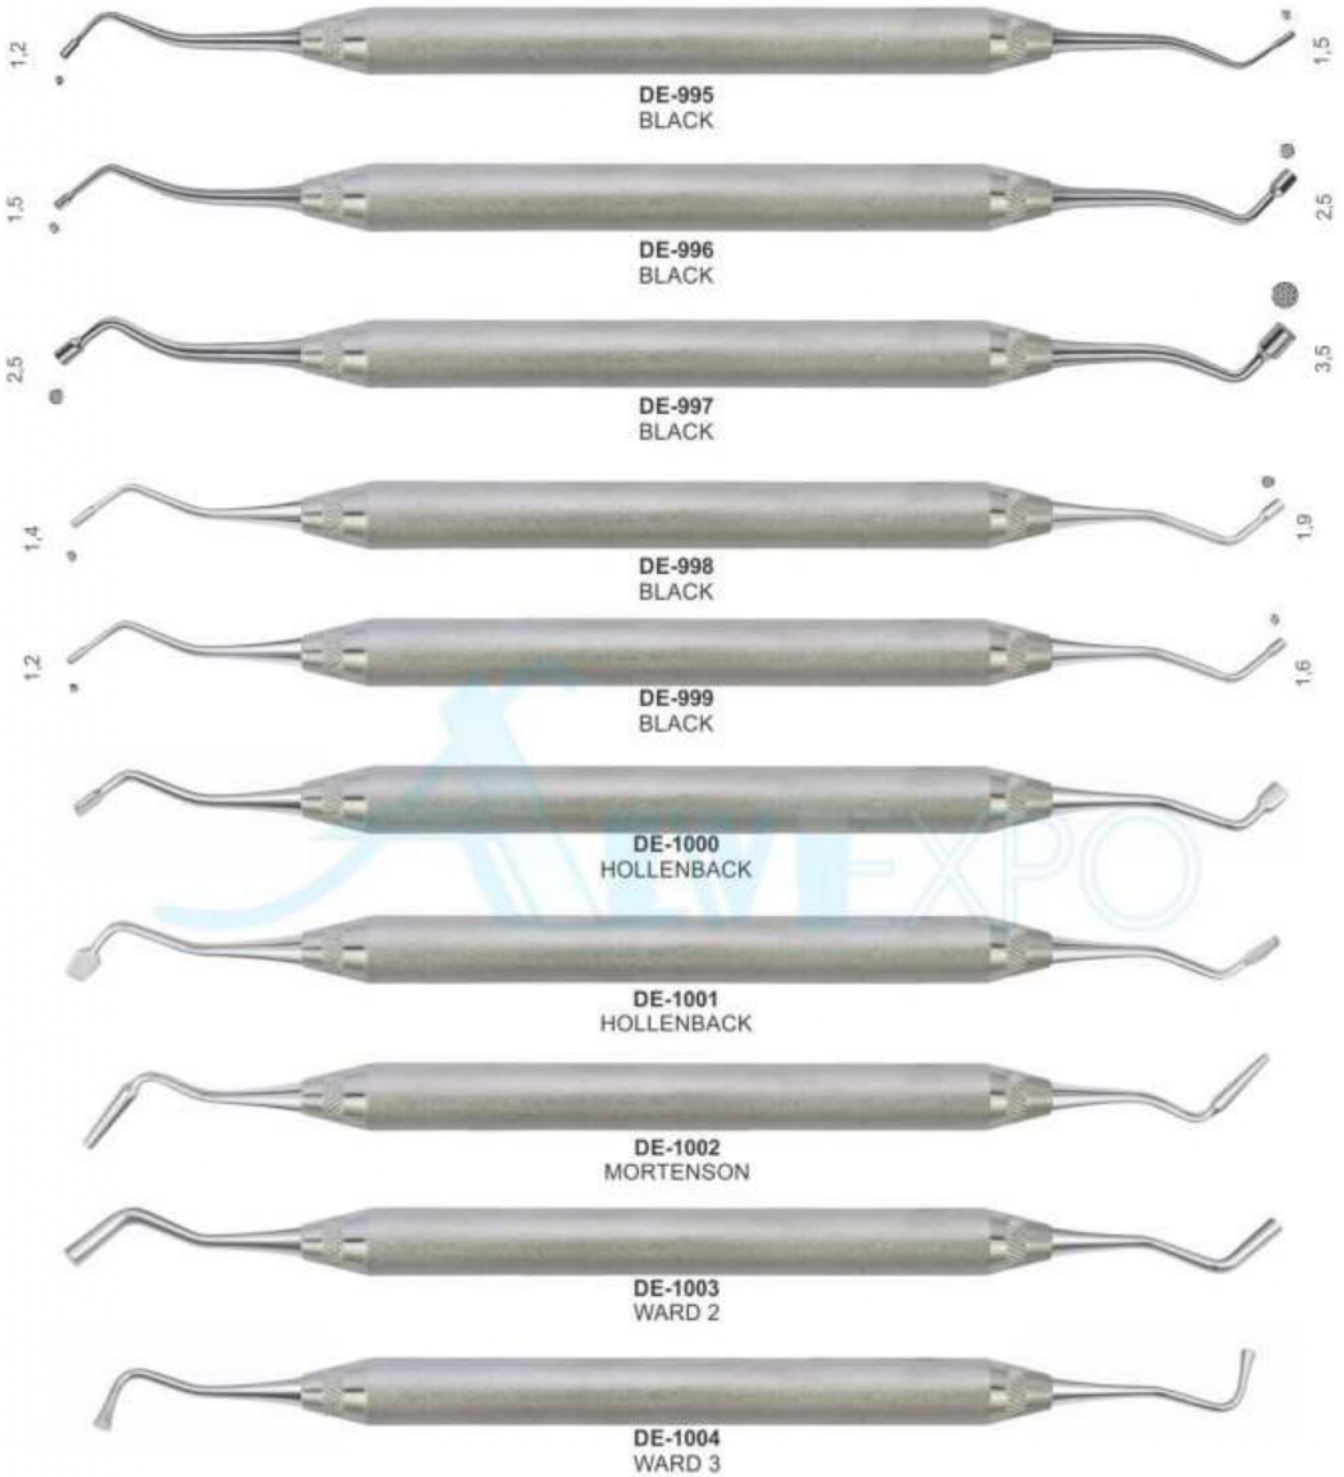

## Spatulas

## Spatulas-Pluggers

Water drop Our excavators have particularly sharp blades, free of burrs and perfectly rounded.

DE-1005  
WILLIAMS

DE-1006  
WILLIAMS

DE-1007  
WILLIAMS

DE-1008

DE-1009

DE-1010