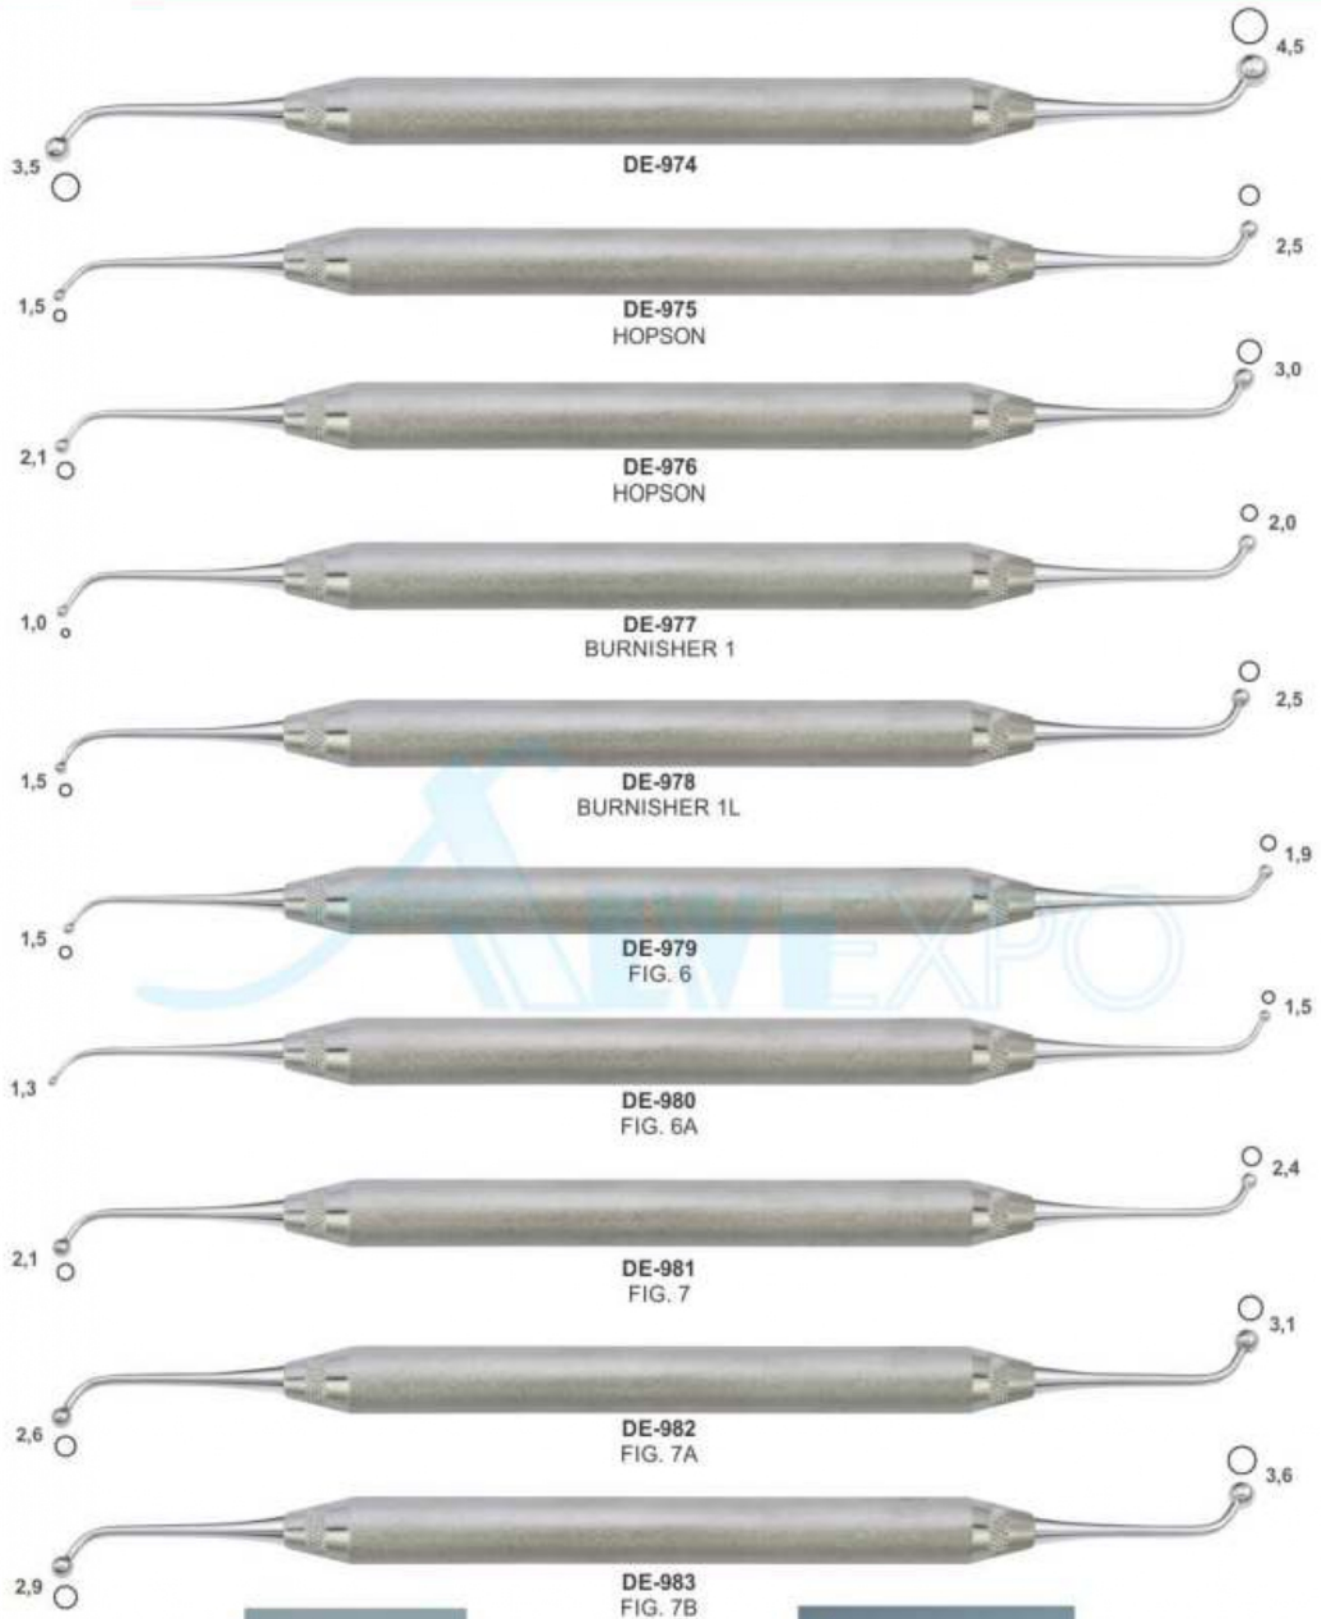

## Spatulas

## Spatulas-Pluggers

Water drop Our excavators have particularly sharp blades, free of burrs and perfectly rounded.

DE-1005  
WILLIAMS

DE-1006  
WILLIAMS

DE-1007  
WILLIAMS

DE-1008

DE-1009

DE-1010