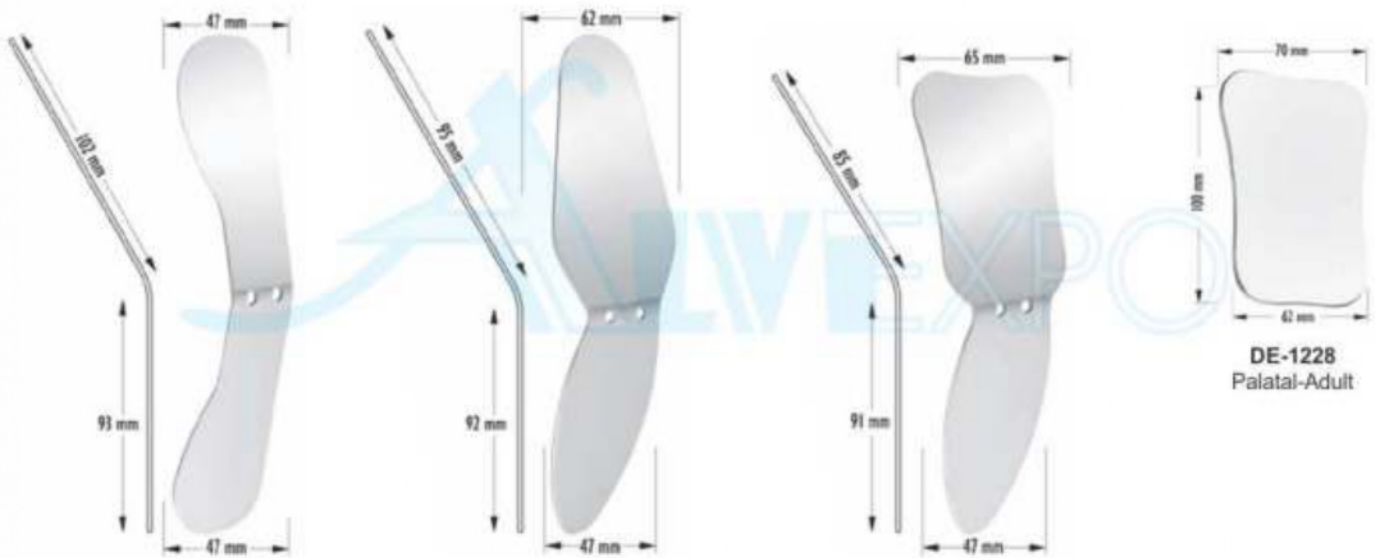

DE-1222 Lingual upper /
DE-1223 Lingual Lower

DE-1224 Adult Buccal /
DE-1225 Child Buccal

DE-1226 Child Palatal /
DE-1227 Child Buccal

DE-1228
Palatal-Adult