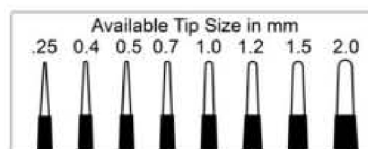

# ELECTROSURGERY FORCEPS

Monopolar Dissecting Forceps – Available in 5 Different Connectors

4.8mm Male Plug

4.0mm Male Plug

4.0mm Female Plug

4.0mm Over Mold

Anatomical Plug

Length: 15.50cm Reusable	AE-2212R	AE-2217R	AE-2222R	AE-2227R	AE-2232R
Length: 15.50cm Disposable	AE-2212	AE-2217	AE-2222	AE-2227	AE-2232
Length: 18.00cm Reusable	AE-2213R	AE-2218R	AE-2223R	AE-2228R	AE-2233R
Length: 18.00cm Disposable	AE-2213	AE-2218	AE-2223	AE-2228	AE-2233
Length: 20.00cm Reusable	AE-2214R	AE-2219R	AE-2224R	AE-2229R	AE-2234R
Length: 20.00cm Disposable	AE-2214	AE-2219	AE-2224	AE-2229	AE-2234
Length: 22.00cm Reusable	AE-2215R	AE-2220R	AE-2225R	AE-2230R	AE-2235R
Length: 22.00cm Disposable	AE-2215	AE-2220	AE-2225	AE-2230	AE-2235
Length: 24.00cm Reusable	AE-2216R	AE-2221R	AE-2226R	AE-2231R	AE-2236R
Length: 24.00cm Disposable	AE-2216	AE-2221	AE-2226	AE-2231	AE-2236

## Double Isolated Premium Quality Gynecology – Forceps

Champion Forceps  
AE-2237  
Size:22.00cm  
Length

Ring Forceps  
AE-2238  
Size:22.00cm  
Length

Single Tooth  
Tanaculum  
AE-2239  
Size:24.00cm  
Length