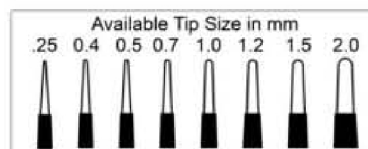

Length: 15.50cm Reusable	AE-2187R	AE-2192R	AE-2197R	AE-2202R	AE-2207R
Length: 15.50cm Disposable	AE-2187	AE-2192	AE-2197	AE-2202	AE-2207
Length: 18.00cm Reusable	AE-2188R	AE-2193R	AE-2198R	AE-2203R	AE-2208R
Length: 18.00cm Disposable	AE-2188	AE-2193	AE-2198	AE-2203	AE-2208
Length: 20.00cm Reusable	AE-2189R	AE-2194R	AE-2199R	AE-2204R	AE-2209R
Length: 20.00cm Disposable	AE-2189	AE-2194	AE-2199	AE-2204	AE-2209
Length: 22.00cm Reusable	AE-2190R	AE-2195R	AE-2200R	AE-2205R	AE-2210R
Length: 22.00cm Disposable	AE-2190	AE-2195	AE-2200	AE-2205	AE-2210
Length: 24.00cm Reusable	AE-2191R	AE-2196R	AE-2201R	AE-2206R	AE-2211R
Length: 24.00cm Disposable	AE-2191	AE-2196	AE-2201	AE-2206	AE-2211

Importance Note: Always mention tip sizes while preparing order for these items