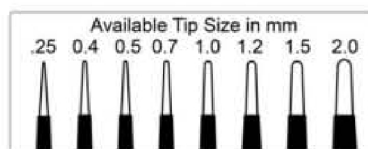

## Special Straight Bipolar Forceps – Block Connector Molded Flat Fitting

Reusable	Disposable	Product Description and Length	Tip Sizes
AE-2150R	AE-2150	Total Length: 10.80cm	0.50mm
AE-2151R	AE-2151	Total Length: 10.80cm	1.00mm
AE-2152R	AE-2152	Total Length: 10.80cm	2.00mm
AE-2153R	AE-2153	Special Straight Bipolar Forceps Customize Length	On Demand
AE-2154R	AE-2154	Total Length: 14.00cm	0.50mm
AE-2155R	AE-2155	Total Length: 14.00cm	1.00mm
AE-2156R	AE-2156	Total Length: 14.00cm	2.00mm
AE-2157R	AE-2157	Special Straight Bipolar Forceps Customize Length	On Demand
AE-2158R	AE-2158	Total Length: 16.00cm	0.50mm
AE-2159R	AE-2159	Total Length: 16.00cm	1.00mm
AE-2160R	AE-2160	Total Length: 16.00cm	2.00mm
AE-2161R	AE-2161	Special Straight Bipolar Forceps Customize Length	On Demand

# ELECTROSURGERY FORCEPS

Monopolar Mclndoe Forceps – Available in 5 Different Connectors

4.8mm Male Plug

4.0mm Male Plug

4.0mm Female Plug

4.0mm Over Mold

Anatomical Plug

Length: 15.50cm <b>Reusable</b>	AE-2162R	AE-2163R	AE-2164R	AE-2165R	AE-2166R
Length: 15.50cm <b>Disposable</b>	AE-2162	AE-2163	AE-2164	AE-2165	AE-2166
Length: 18.00cm <b>Reusable</b>	AE-2167R	AE-2168R	AE-2169R	AE-2170R	AE-2171R
Length: 18.00cm <b>Disposable</b>	AE-2167	AE-2168	AE-2169	AE-2170	AE-2171
Length: 20.00cm <b>Reusable</b>	AE-2172R	AE-2173R	AE-2174R	AE-2175R	AE-2176R
Length: 20.00cm <b>Disposable</b>	AE-2172	AE-2173	AE-2174	AE-2175	AE-2176
Length: 22.00cm <b>Reusable</b>	AE-2177R	AE-2178R	AE-2179R	AE-2180R	AE-2181R
Length: 22.00cm <b>Disposable</b>	AE-2177	AE-2178	AE-2179	AE-2180	AE-2181
Length: 24.00cm <b>Reusable</b>	AE-2182R	AE-2183R	AE-2184R	AE-2185R	AE-2186R
Length: 24.00cm <b>Disposable</b>	AE-2182	AE-2183	AE-2184	AE-2185	AE-2186

**Importance Note:** Always mention tip sizes while preparing order for these items

*Monopolar Remington Hobb Forceps – Available in 5 Different Connectors*

4.8mm Male Plug

4.0mm Male Plug

4.0mm Female Plug