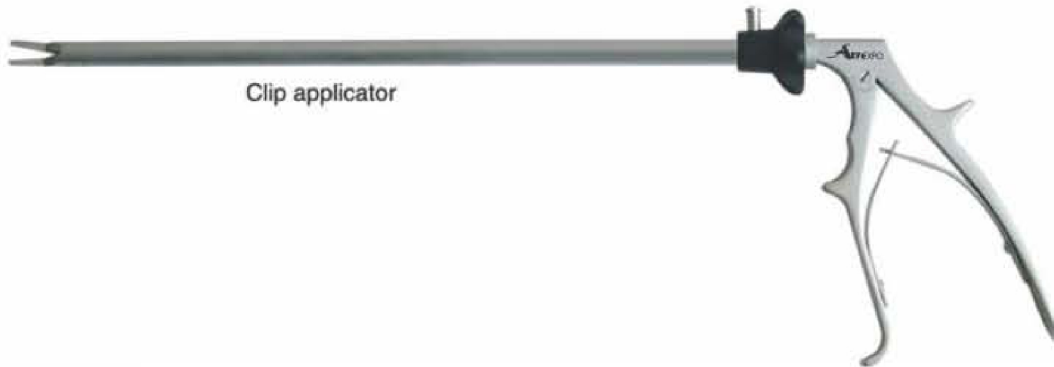

General Laparoscopic Forceps – Available in Insulated & Non-Insulated Types

Article No.	Product Description and Length	Shaft Sizes
AE-2271	Clip Applicator	Ø 10x330mm