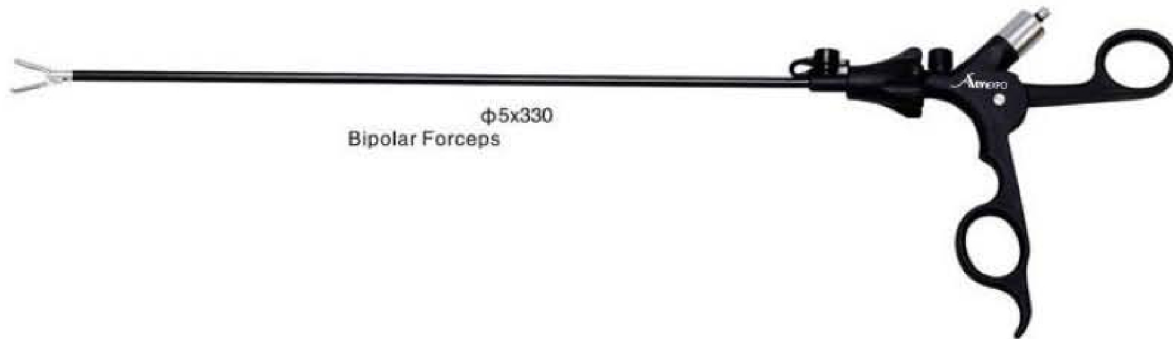

Bipolar Laparoscopic Complete Forceps – Available in 6 Different Tips