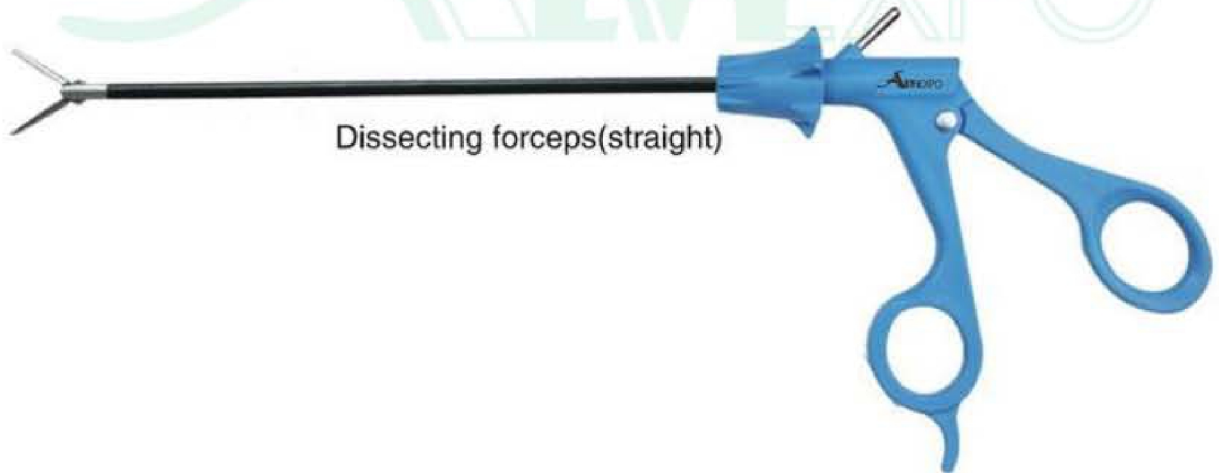

Article No.	Product Description and Length	Shaft Sizes
AE-2281	Articulating Allis Grasper Forceps with 4mm Banana Plug Fitting	Ø 5x330mm

Article No.	Product Description and Length	Shaft Sizes
AE-2282	Articulating Atraumatic Grasper with 4mm Banana Plug Fitting	Ø 5x330mm

Disposable General Laparoscopic Forceps – Available in Plastic Handles

Article No.

Product Description and Length

Shaft Size

AE-2283

Disposable Smart Laparoscopic Hand Piece with Curved Scissor Tip

Ø 5x280mm

Article No.

Product Description and Length

Shaft Size

AE-2284

Disposable Standard Laparoscopic Forceps with Dissecting Tip

Ø 5x330mm

Monopolar Laparoscopic Electrode – Without Suction 4mm Banana Plug Fitting

	Article No.	Product Description and Length	Shaft Sizes
	AE-2285	Ball Electrode	Ø 5x330mm
	AE-2286	Needle Electrode	Ø 5x330mm
	AE-2287	Specula Electrode	Ø 5x330mm
	AE-2288	L Hook Electrode	Ø 5x330mm
	AE-2289	J Hook Electrode	Ø 5x330mm