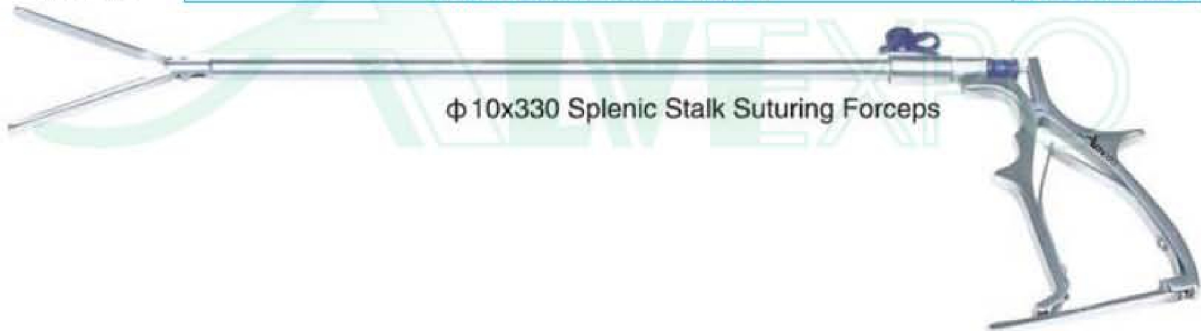

General Laparoscopic Forceps – Available in Insulated & Non-Insulated Types

Article No.	Product Description and Length	Shaft Sizes
AE-2271	Clip Applicator	Ø 10x330mm

Article No.	Product Description and Length	Shaft Sizes
AE-2272	Needle-Holder Forceps	Ø 5x330mm

Article No.	Product Description and Length	Shaft Sizes
AE-2273	Grasping Forceps	Ø 5x330mm

Article No.	Product Description and Length	Shaft Sizes
AE-2274	Intestine Forceps with Archer	Ø 10x330mm

General Laparoscopic Forceps – Available in Insulated & Non-Insulated Types

Article No.	Product Description and Length	Shaft Sizes
AE-2277	Splenic Stalk Suturing Forceps	Ø 10x330mm

Article No.	Product Description and Length	Shaft Sizes
AE-2278	Duck-Jaw Forceps	Ø 10x330mm

General Laparoscopic Forceps – Available in Insulated & Non-Insulated Type