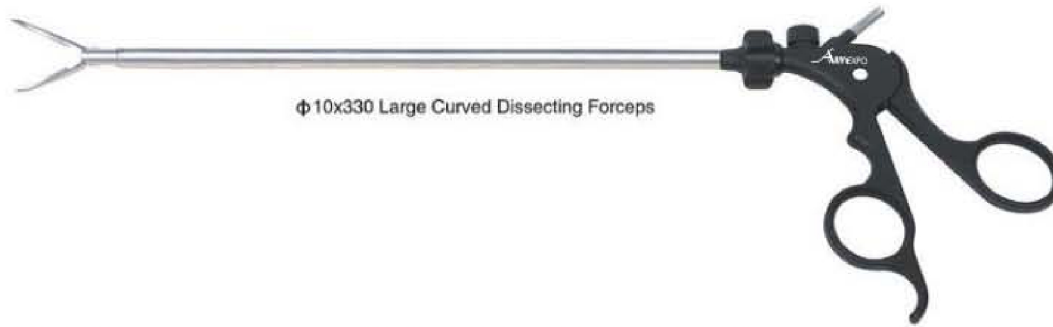

Article No.	Product Description and Length	Shaft Sizes
AE-2275	Straight Scissor with Rotating Clip	Ø 10x330mm

Article No.	Product Description and Length	Shaft Sizes
AE-2276	Single Action Scissor Curved	Ø 10x330mm

Article No.	Product Description and Length	Shaft Sizes
AE-2277	Splenic Stalk Suturing Forceps	Ø 10x330mm

Article No.	Product Description and Length	Shaft Sizes
AE-2278	Duck-Jaw Forceps	Ø 10x330mm

General Laparoscopic Forceps – Available in Insulated & Non-Insulated Type

Article No.	Product Description and Length	Shaft Sizes
AE-2279	Large Curved Dissecting Forceps with 4mm Banana Plug Fitting	Ø 10x330mm

Article No.	Product Description and Length	Shaft Sizes
AE-2280	Dissecting Forceps with Right Angle with 4mm Banana Plug Fitting	Ø 10x330mm

	Article No.	Product Description and Length	Shaft Sizes
	AE-2285	Ball Electrode	Ø 5x330mm
	AE-2286	Needle Electrode	Ø 5x330mm
	AE-2287	Specula Electrode	Ø 5x330mm
	AE-2288	L Hook Electrode	Ø 5x330mm
	AE-2289	J Hook Electrode	Ø 5x330mm