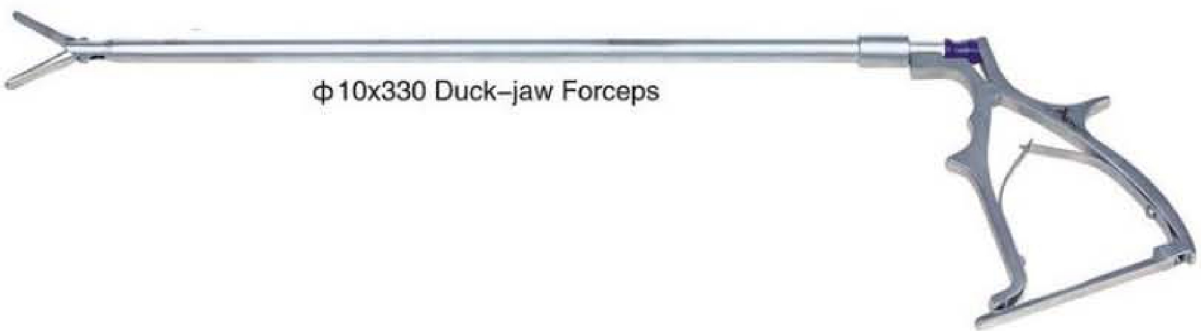

Article No.	Product Description and Length	Shaft Sizes
AE-2278	Duck-Jaw Forceps	Ø 10x330mm