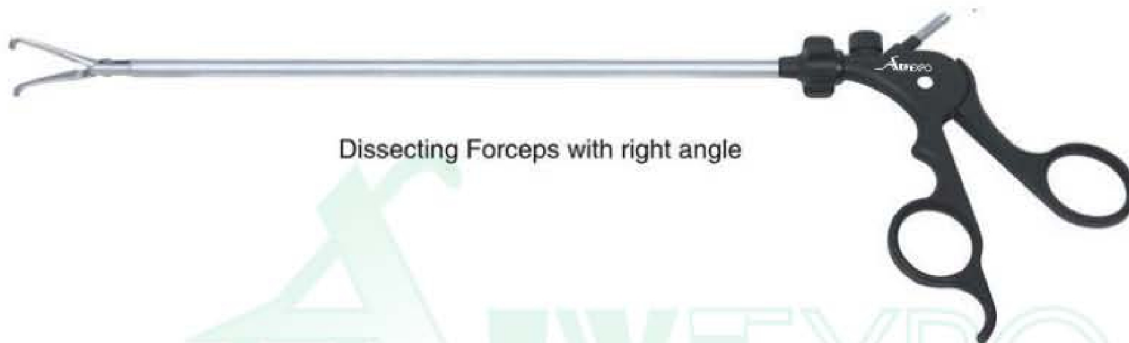

Article No.	Product Description and Length	Shaft Sizes
AE-2277	Splenic Stalk Suturing Forceps	Ø 10x330mm

Article No.	Product Description and Length	Shaft Sizes
AE-2278	Duck-Jaw Forceps	Ø 10x330mm

General Laparoscopic Forceps – Available in Insulated & Non-Insulated Type

Article No.	Product Description and Length	Shaft Sizes
AE-2279	Large Curved Dissecting Forceps with 4mm Banana Plug Fitting	Ø 10x330mm

Article No.	Product Description and Length	Shaft Sizes
AE-2280	Dissecting Forceps with Right Angle with 4mm Banana Plug Fitting	Ø 10x330mm