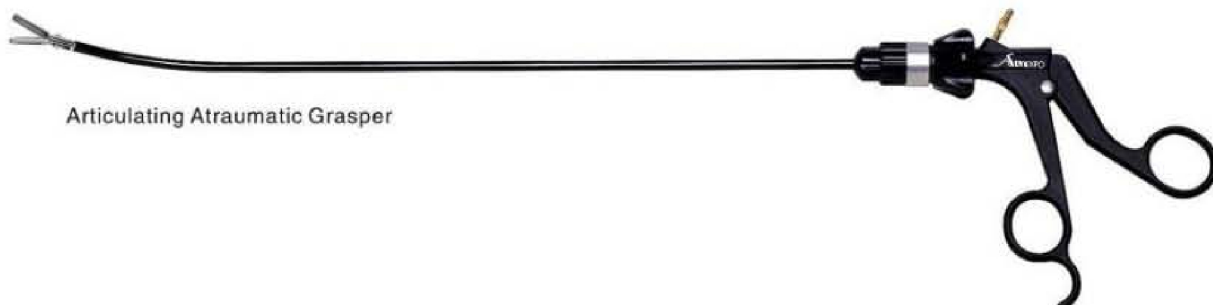

Article No.	Product Description and Length	Shaft Sizes
AE-2282	Articulating Atraumatic Grasper with 4mm Banana Plug Fitting	Ø 5x330mm