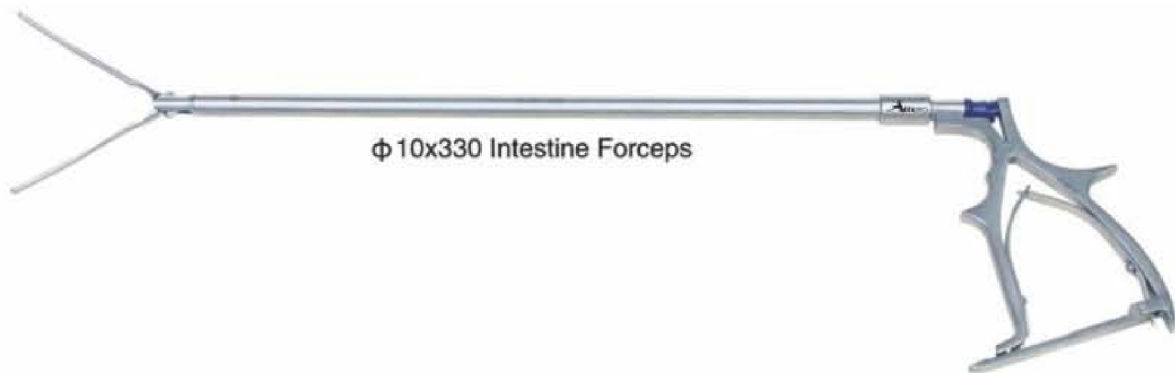

Bipolar Laparoscopic Complete Forceps – Available in 6 Different Tips

	Article No.	Product Description and Length	Shaft Sizes
	AE-2262	Grasping Forceps with Teeth	Ø 5x330mm
	AE-2263	Punch Grasping Forceps with Hole	Ø 5x330mm
	AE-2264	Scissor Curved	Ø 5x330mm
	AE-2265	Grasping Forceps with Punch Teeth	Ø 5x330mm
	AE-2266	Grasping Forceps with Teeth Curved Shape	Ø 5x330mm
	AE-2267	Atraumatic Grasping Forceps	Ø 5x330mm

Article No.	Product Description and Length	Wire Length
AE-2268	Bipolar Silicon Cable 4mm Banana Plugs International ESU Machines	3m, 5m
AE-2269	Bipolar Silicon Cable for ERBE Series ESU Machines	3m, 5m
AE-2270	Bipolar Silicon Cable for Martin Series ESU Machines	3m, 5m

General Laparoscopic Forceps – Available in Insulated & Non-Insulated Types

Article No.	Product Description and Length	Shaft Sizes
AE-2271	Clip Applicator	Ø 10x330mm

Article No.	Product Description and Length	Shaft Sizes
AE-2272	Needle-Holder Forceps	Ø 5x330mm

Article No.	Product Description and Length	Shaft Sizes
AE-2273	Grasping Forceps	Ø 5x330mm

Article No.	Product Description and Length	Shaft Sizes
AE-2274	Intestine Forceps with Archer	Ø 10x330mm

General Laparoscopic Forceps – Available in Insulated & Non-Insulated Types