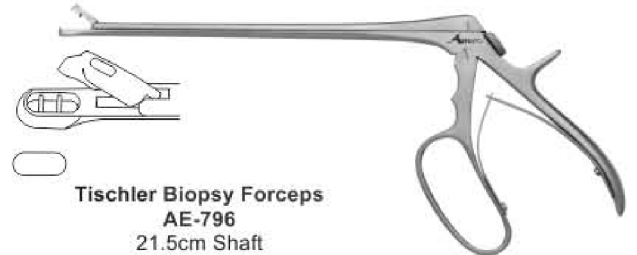

**Lorna Towel Forceps**  
AE-785 9cm  
AE-786 11.4cm  
AE-787 13.5cm

**Ball & Socket Towel Forceps**  
AE-788 13cm  
Non-perforating

**Tohoku Towel Forceps**  
AE-789 10cm  
AE-790 13cm  
Non-Perforating

**Non-Perforating Towel Forceps**  
AE-791 11cm  
AE-792 13cm

**Peers-Bertman Towel Forceps**  
AE-793 14.5cm  
Serrated

**Tischler Biopsy Forceps**  
Bule Coated  
AE-794  
21.5cm Shaft

**Tischler Biopsy Forceps**  
AE-796  
21.5cm Shaft