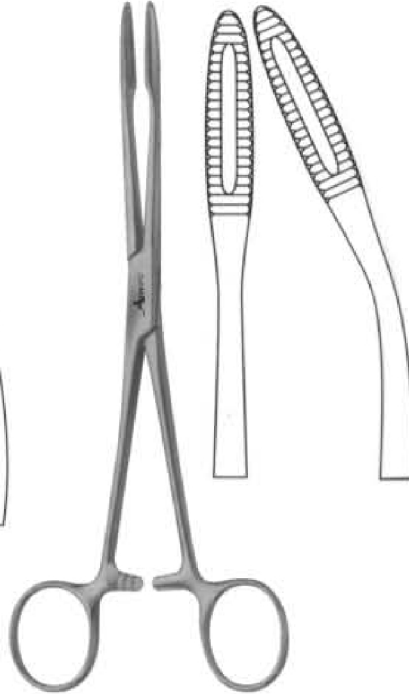

**Non-Perforating Towel Forceps**  
AE-791 11cm  
AE-792 13cm

**Peers-Bertman Towel Forceps**  
AE-793 14.5cm  
Serrated

**Tischler Biopsy Forceps**  
Bule Coated  
AE-794  
21.5cm Shaft

**Tischler Biopsy Forceps**  
AE-796  
21.5cm Shaft

**Tischler Biopsy Forceps**  
Gold Coated  
AE-795  
21.5cm Shaft

**Tischler Baby Biopsy Forceps**  
AE-797  
21.5cm Shaft

# DRESSING FORCEPS

Schwammzange  
Pinza para tapones

Pince pour éponges  
Pinza per tamponi e spunge

**GROSS**  
AE-798 18cm, 7"  
AE-799 20cm, 8"  
With Ratchet

**GROSS**  
Without Ratchet  
AE-800  
20cm, 8"

**GROSS**  
With Ratchet  
AE-801  
20cm, 8"

With Ratchet  
AE-802  
14.5cm, 5 3/4"

**SIMS-MAIER**  
AE-803  
28cm, 11"

AE-804  
28cm, 11"

**COLLIN**  
AE-805  
24cm, 9 1/2"

**CHERON**  
Handles Laterally Angled  
AE-806  
24cm, 9 1/2"