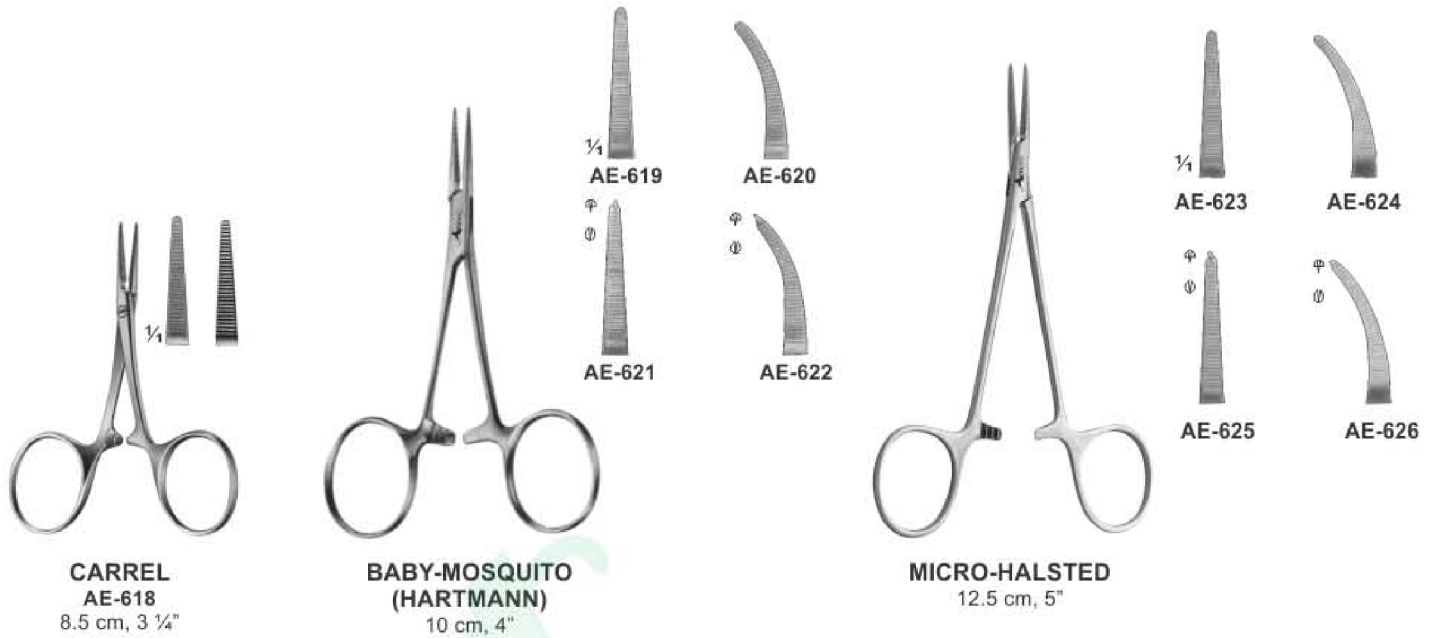

# HAEMOSTATIC FORCEPS

Arterienklemmen  
Pinzas hemostaticas

Pinces hemostatiques  
Pinze emostatiche

# HAEMOSTATIC FORCEPS

Arterienklemmen  
Pinzas hemostaticas

Pinces hemostatiques  
Pinze emostatiche

**CAIRNS**  
**AE-651**  
14.5 cm, 5 3/4"  
Straight, box joint, as above but curved on flat.

**CAIRNS**  
**AE-652**  
14.5 cm, 5 3/4"  
curved laterally, joint

**GROSS**  
With Ratchet  
AE-801  
20cm, 8"

With Ratchet  
AE-802  
14.5cm, 5 3/4"

**SIMS-MAIER**  
AE-803  
28cm, 11"

AE-804  
28cm, 11"

**COLLIN**  
AE-805  
24cm, 9 1/2"

**CHERON**  
Handles Laterally Angled  
AE-806  
24cm, 9 1/2"