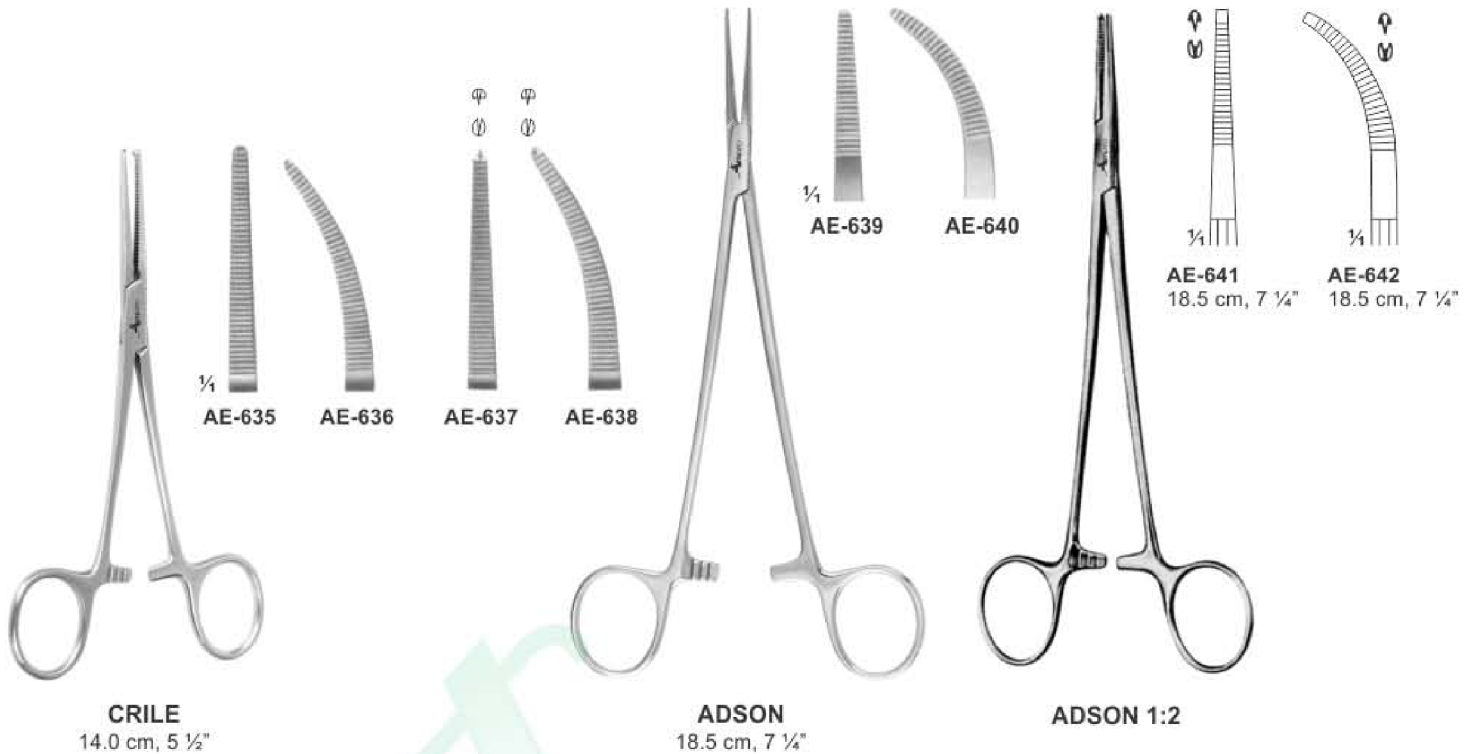

# HAEMOSTATIC FORCEPS

Arterienklemmen  
Pinzas hemostaticas

Pinces hemostatiques  
Pinze emostatiche

# HAEMOSTATIC FORCEPS

Arterienklemmen  
Pinzas hemostaticas

Pinces hemostatiques  
Pinze emostatiche

**CAIRNS**  
**AE-651**  
14.5 cm, 5 3/4"  
Straight, box joint, as above but curved on flat.

**CAIRNS**  
**AE-652**  
14.5 cm, 5 3/4"  
curved laterally, joint