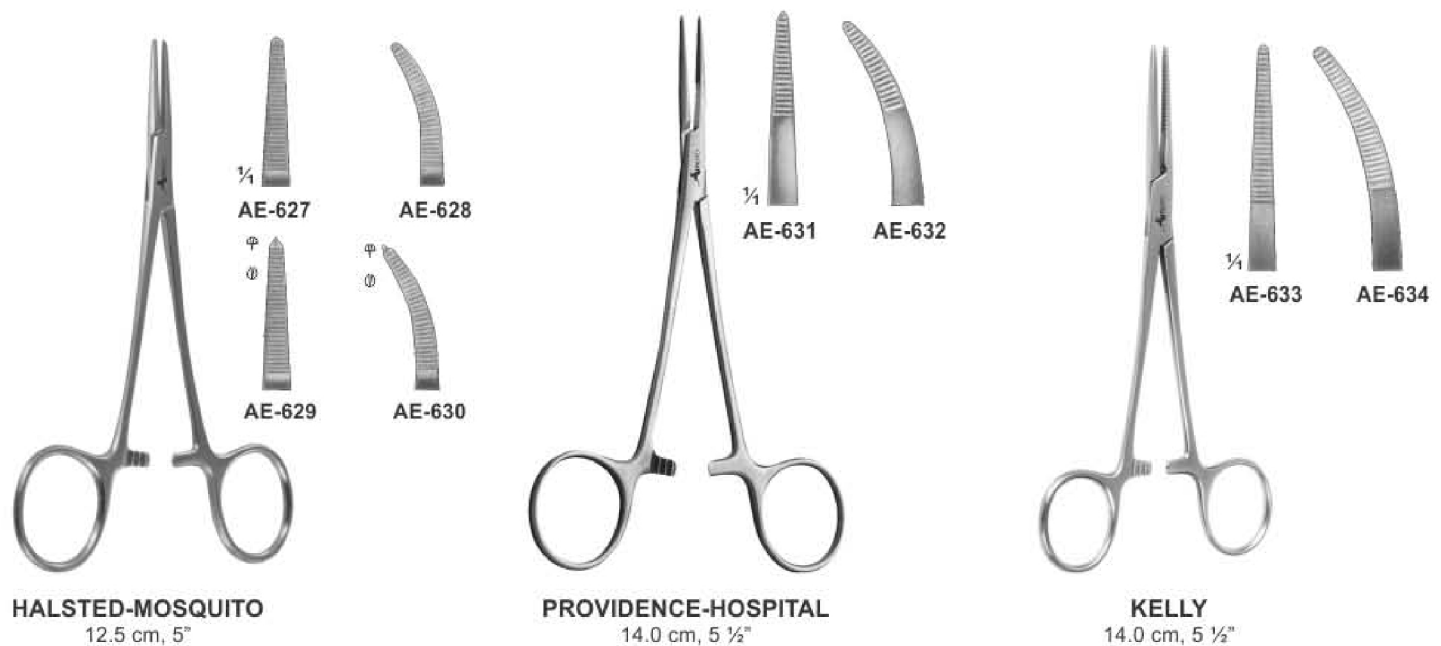

# HAEMOSTATIC FORCEPS

Arterienklemmen  
Pinzas hemostaticas

Pinces hemostatiques  
Pinze emostatiche

# HAEMOSTATIC FORCEPS

Arterienklemmen  
Pinzas hemostaticas

Pinces hemostatiques  
Pinze emostatiche

**CAIRNS**  
**AE-651**  
14.5 cm, 5 3/4"  
Straight, box joint, as above but curved on flat.

**CAIRNS**  
**AE-652**  
14.5 cm, 5 3/4"  
curved laterally, joint