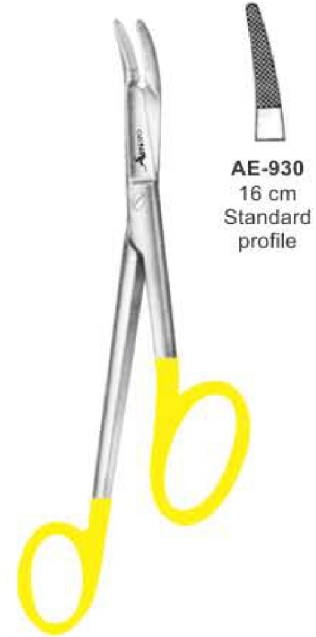

WANGENSTEEN

NEEDLE HOLDERS T.C.

Nadelhalter
Porta-agujas

Porte-agujas
Portaghi

HEGAR-VASCULAR
Micro profile

BOZEMANN
Standard profile

HEGAR
Standard profile

STRATTE
Standard profile

MARTINI
Slender pattern,
micro profile

OLSEN-HEGAR
Standard profile

NEEDLE HOLDERS T.C.

Nadelhalter
Porta-agujas

Porte-agujas
Portaghi

AE-928
11 cm
Smooth jaw

FOSTER-GILLIES

AE-929
15 cm
Mini profile

GILLIES-MINI

AE-930
16 cm
Standard profile

GILLIES

AE-931
14 cm

AE-932
17.5 cm

AE-933
20 cm

AE-934
23 cm

MICROVASCULAR
Slender pattern,
micro profile

AE-935
14 cm

AE-936
16 cm

AE-937
17.5 cm

AE-938
20 cm

MARTINI
Slender pattern,
smooth jaw

Wire Holding Forceps
AE-939 14cm, 15cm

NEEDLE HOLDERS T.C.

Nadelhalter
Porta-agujas