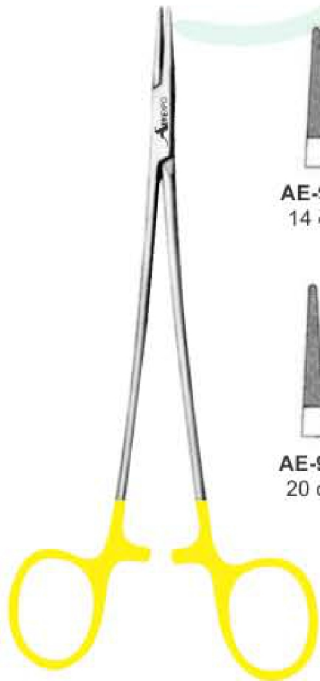

WANGENSTEEN

NEEDLE HOLDERS T.C.

Nadelhalter
Porta-agujas

Porte-agujas
Portaghi

HEGAR-VASCULAR
Micro profile

BOZEMANN
Standard profile

HEGAR
Standard profile

STRATTE
Standard profile

MARTINI
Slender pattern,
micro profile

OLSEN-HEGAR
Standard profile

NEEDLE HOLDERS T.C.

Nadelhalter
Porta-agujas

Porte-agujas
Portaghi

AE-928
11 cm
Smooth jaw

FOSTER-GILLIES

AE-929
15 cm
Mini profile

GILLIES-MINI

AE-930
16 cm
Standard profile

GILLIES

AE-931
14 cm

AE-932
17.5 cm

AE-933
20 cm

AE-934
23 cm

MICROVASCULAR
Slender pattern,
micro profile

AE-935
14 cm

AE-936
16 cm

AE-937
17.5 cm

AE-938
20 cm

MARTINI
Slender pattern,
smooth jaw

Wire Holding Forceps
AE-939 14cm, 15cm

NEEDLE HOLDERS T.C.

Nadelhalter
Porta-agujas