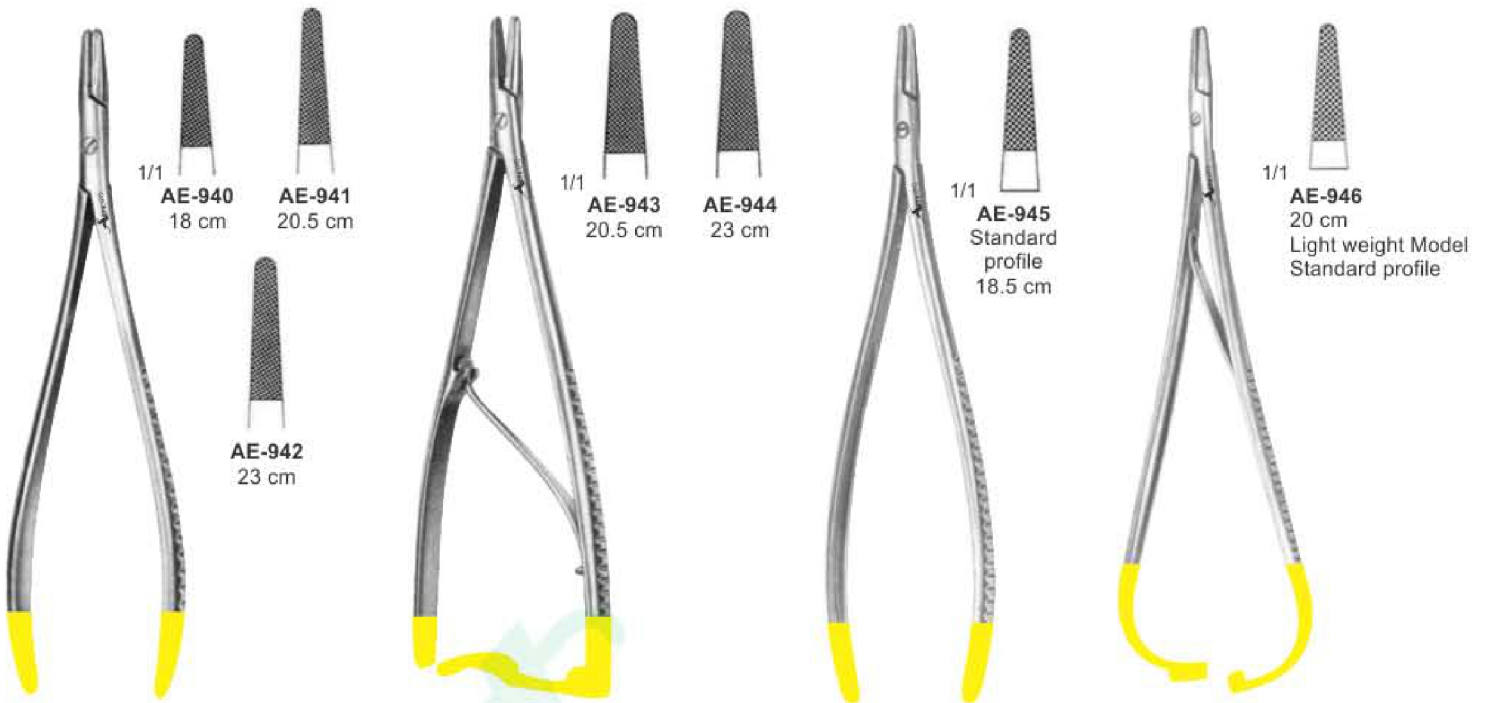

MARTINI
Slender pattern,
micro profile

OLSEN-HEGAR
Standard profile

NEEDLE HOLDERS T.C.

Nadelhalter
Porta-agujas

Porte-agujas
Portaghi

AE-928
11 cm
Smooth jaw

FOSTER-GILLIES

AE-929
15 cm
Mini profile

GILLIES-MINI

AE-930
16 cm
Standard profile

GILLIES

AE-931
14 cm

AE-932
17.5 cm

AE-933
20 cm

AE-934
23 cm

MICROVASCULAR
Slender pattern,
micro profile

AE-935
14 cm

AE-936
16 cm

AE-937
17.5 cm

AE-938
20 cm

MARTINI
Slender pattern,
smooth jaw

Wire Holding Forceps
AE-939 14cm, 15cm

NEEDLE HOLDERS T.C.

Nadelhalter
Porta-agujas

Porte-agujas
Portaghi

Standard profile

ZWEIFEL
Standard profile

TOENNIS

LICHTENBERG

MATHIEU
Standard profile

MATHIEU
Standard profile

MATHIEU
Standard profile