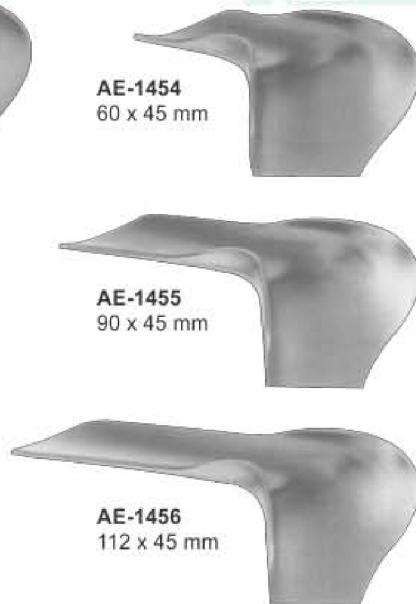

SAKURAS
AE-1440 Small
AE-1441 Medium
AE-1442 Large

VAGINAL SPECULA

Vaginalspekula
Especulos vaginales

Spéculums vaginaux
Specoli vaginali

KRISTELLER
AE-1443 110x18 mm
AE-1444 110x20 mm
AE-1445 110x27 mm
AE-1446 110x30 mm
AE-1447 110x36 mm
22 cm

KRISTELLER
20.5 cm, 8"

JACKSON
17.5 cm, 7"

DOYEN
23.5 cm, 9 1/4"

SIMS-KELLY
AE-1457 57 x 25 mm
AE-1458 69 x 45 mm
AE-1459 76 x 38 mm
24 cm, 9 1/2"

SIMS
AE-1460 Small
AE-1461 Medium
AE-1462 Large

PRATT GYNE
AE-1463
Set of 8 Double ended
size 13/14 thru 41/43
4.5/5.0mm thru 13.6/14.3mm

AE-1464 Set of 14 dilators
(4.0 - 17.0 mm), in leather pouch
with removable, washable canvas
lining, with zip fastener

SET OF 5 DILATORS

DILATORS SET
AE-1465
Set of 5 dilators

Hank with conical point double ended

KIELLAND
AE-1472
41 cm, 16"

SIMPSON
AE-1473
30 cm, 12"

SIMPSON-BRAUN
AE-1474 33 cm, 13 1/2"
AE-1475 38 cm, 14 1/2"

DE LEE
AE-1476
30 cm, 12"

WRIGLEY
AE-1477
23 cm, 9"

DE LEE
AE-1478
30cm 12"

DE LEE
AE-1479
36cm 14"