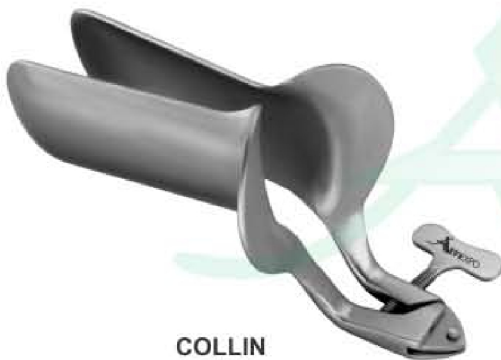

VAGINAL SPECULA

Vaginalspekula
Especulos vaginales

Spéculums vaginaux
Specoli vaginali

CUSCO
AE-1412 75 x 32 mm
AE-1413 85 x 35 mm
AE-1414 100 x 35 mm

CUSCO
AE-1415 90 x 22 mm
AE-1416 100 x 25 mm
AE-1417 105 x 27 mm

GRAVES
AE-1418 75 x 20 mm Small
AE-1419 95 x 35 mm Medium
AE-1420 115 x 35 mm Large

COLLIN
AE-1421 85 x 30 mm
AE-1422 100 x 35 mm
AE-1423 110 x 40 mm

COLLIN
AE-1424
55 x 10 mm

WINTERTON
AE-1425

PEDERSON
AE-1426
75 x 13 mm Small
AE-1427
100 x 22 mm Medium
AE-1428
120 x 25 mm Large

AE-1464 Set of 14 dilators
(4.0 - 17.0 mm), in leather pouch
with removable, washable canvas
lining, with zip fastener

SET OF 5 DILATORS

DILATORS SET
AE-1465
Set of 5 dilators

Hank with conical point double ended