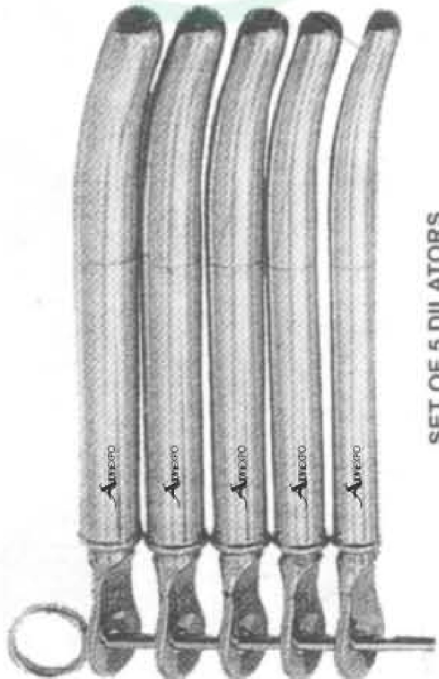

KRISTELLER
20.5 cm, 8"

JACKSON
17.5 cm, 7"

DOYEN
23.5 cm, 9 1/4"

SIMS-KELLY
AE-1457 57 x 25 mm
AE-1458 69 x 45 mm
AE-1459 76 x 38 mm
24 cm, 9 1/2"

SIMS
AE-1460 Small
AE-1461 Medium
AE-1462 Large

PRATT GYNE
AE-1463
Set of 8 Double ended
size 13/14 thru 41/43
4.5/5.0mm thru 13.6/14.3mm

AE-1464 Set of 14 dilators
(4.0 - 17.0 mm), in leather pouch
with removable, washable canvas
lining, with zip fastener

SET OF 5 DILATORS

DILATORS SET
AE-1465
Set of 5 dilators

Hank with conical point double ended

Fig.	mmØ	Hank
9/10	4.5/5	AE-1466
11/12	5.5/6	AE-1467
13/14	6.5/7	AE-1468
15/16	7.5/8	AE-1469
17/18	8.5/9	AE-1470
19/20	9.5/10	AE-1471

OBSTETRICAL FORCEPS

Geburtszangen
Forceps obstétricos

Forceps obstétriques
Forcipi obstetrici