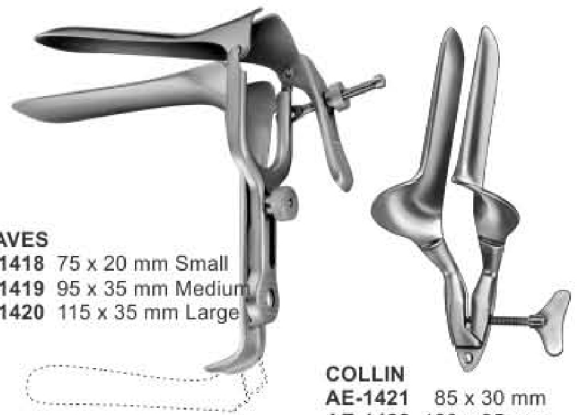

VAGINAL SPECULA

Vaginalspekula
Especulos vaginales

Spéculums vaginaux
Specoli vaginali

CUSCO
AE-1412 75 x 32 mm
AE-1413 85 x 35 mm
AE-1414 100 x 35 mm

CUSCO
AE-1415 90 x 22 mm
AE-1416 100 x 25 mm
AE-1417 105 x 27 mm

GRAVES
AE-1418 75 x 20 mm Small
AE-1419 95 x 35 mm Medium
AE-1420 115 x 35 mm Large

COLLIN
AE-1421 85 x 30 mm
AE-1422 100 x 35 mm
AE-1423 110 x 40 mm

COLLIN
AE-1424
55 x 10 mm

WINTERTON
AE-1425

PEDERSON
AE-1426
75 x 13 mm Small
AE-1427
100 x 22 mm Medium
AE-1428
120 x 25 mm Large

AE-1464 Set of 14 dilators
(4.0 - 17.0 mm), in leather pouch
with removable, washable canvas
lining, with zip fastener

SET OF 5 DILATORS

DILATORS SET
AE-1465
Set of 5 dilators

Hank with conical point double ended

ELLIOT
AE-1480 32cm
AE-1481 38cm

KIELLAND-LUIKART
AE-1482
41 cm, 16"

NAEGELE
AE-1483 36 cm, 14 1/4"
AE-1484 40 cm, 15 3/4"

PIPER
AE-1485
44 cm, 18"